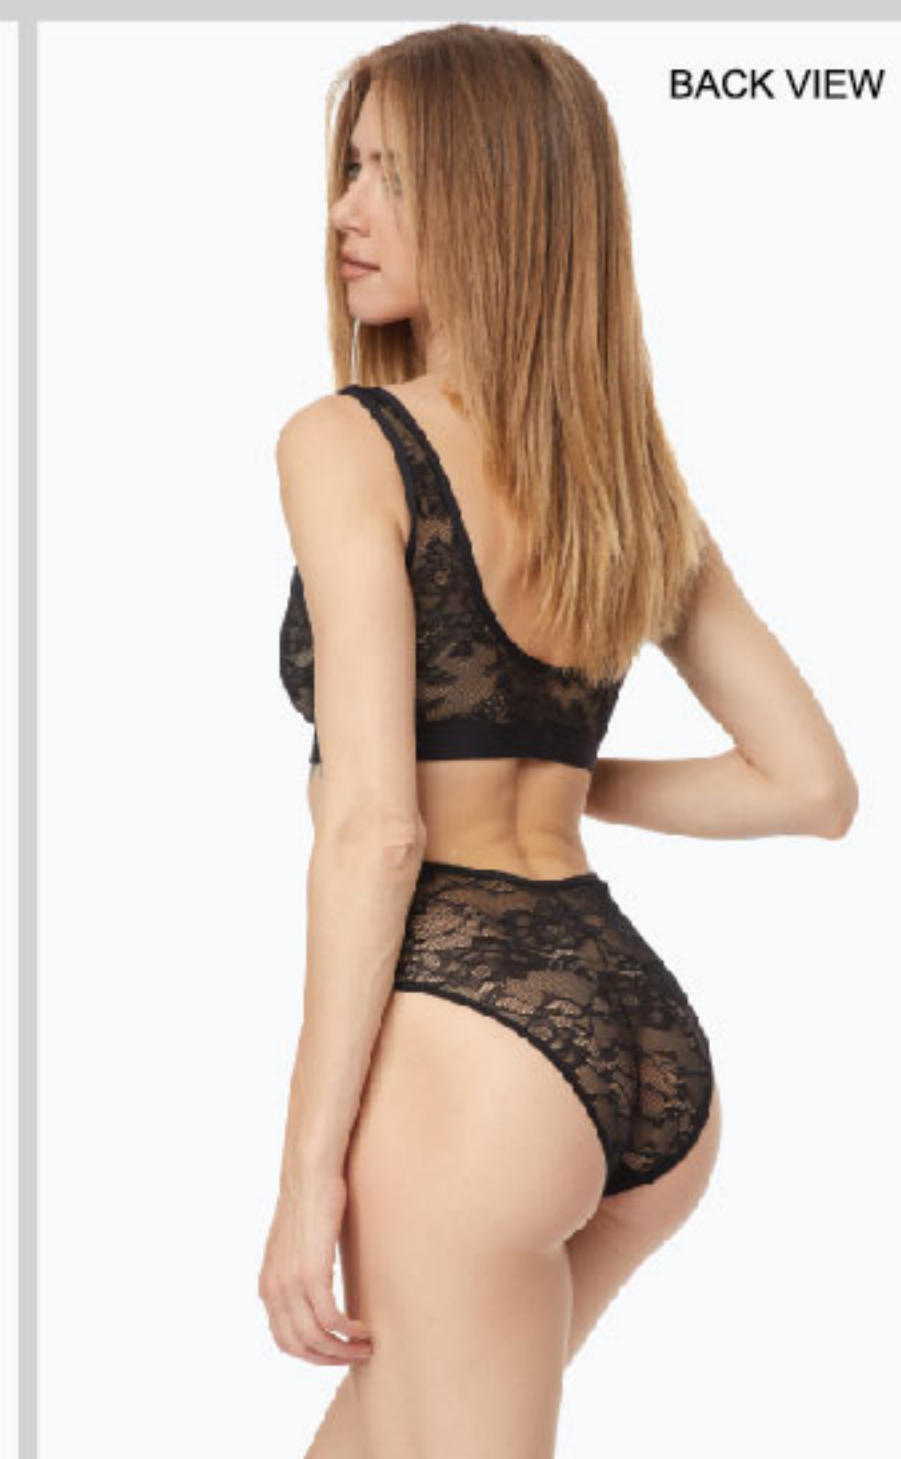

BACK VIEW

80869 BRALETTE TOP / **80868** CULOTTE
Color> 045 MAYPO / BLACK
Size> S-XL
Composition> 90% POLYAMIDE 10% ELASTAN