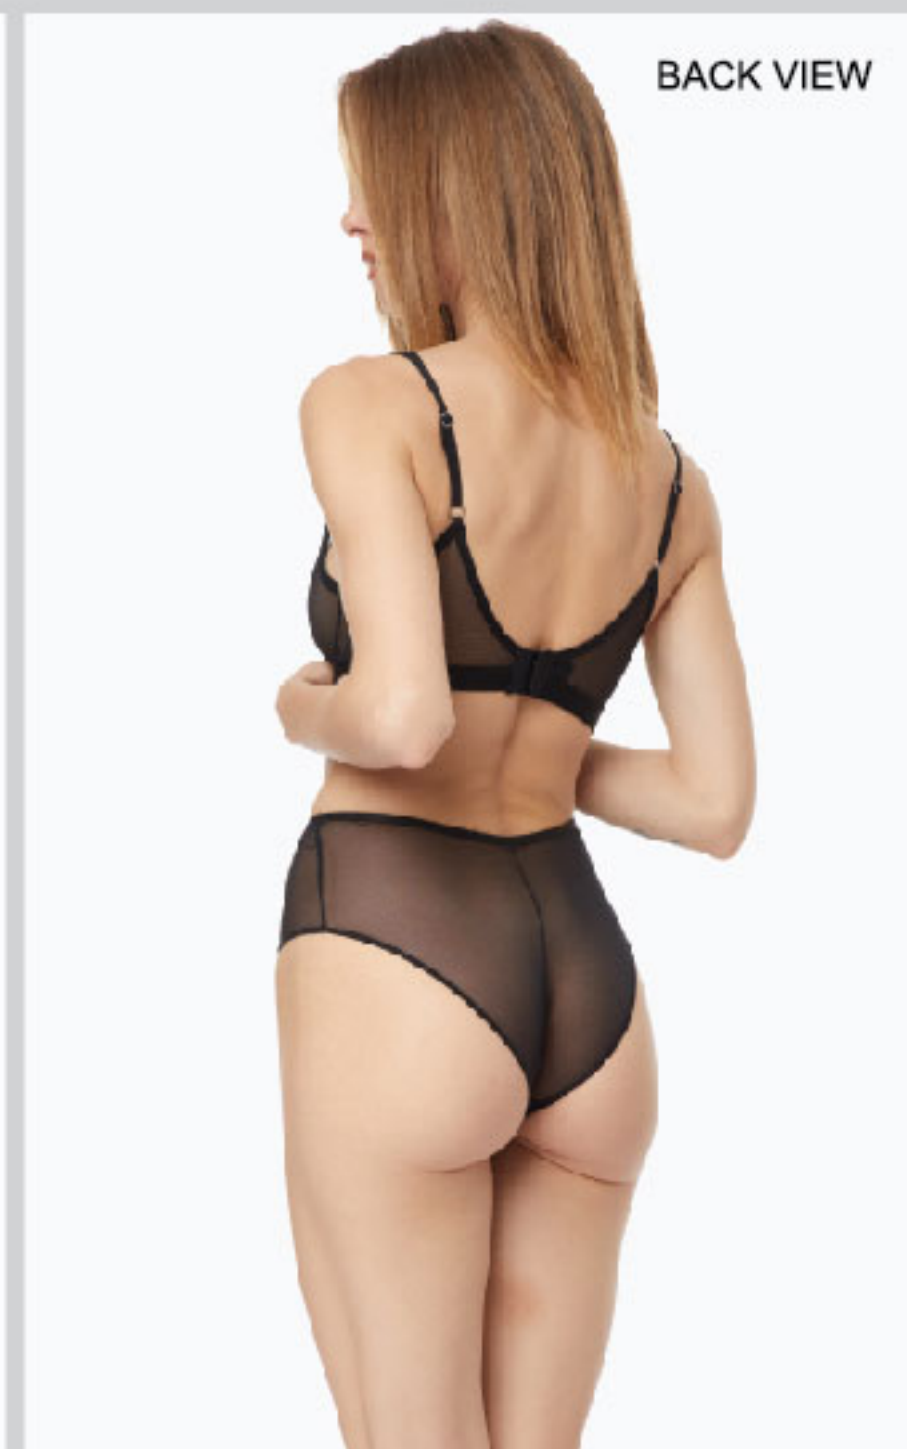

BACK VIEW

BACK VIEW

8332B BRALETTE / 80848 CULOTTE

Color> 045 MAYPO / BLACK, ALSO AVAILABLE 399 BIOLETI / VIOLET

Size> S-XL

Composition> 85% POLYAMIDE 15% ELASTAN

8145B, C BRA WIRED / 80847 RIO

Color> 399 BIOLETI / VIOLET, ALSO AVAILABLE 045 MAYPO / BLACK

Size> 70B-85B, 70-90C, S-XL

Composition> 85% POLYAMIDE 15% ELASTAN

BACK VIEW

BACK VIEW

8146B BRA TRIANGLE WIRED / 80858 STRING BRAZILIAN

Color> 045 MAYPO / BLACK, ALSO AVAILABLE 399 BIOLETI / VIOLET (ONLY 80858)

Size> 70B-85B, S-XL

Composition> 85% POLYAMIDE 15% ELASTAN

8332B BRALETTE / 80849 STRING

Color> 399 BIOLETI / VIOLET, ALSO AVAILABLE 045 MAYPO / BLACK

Size> S-XL

Composition> 85% POLYAMIDE 15% ELASTAN