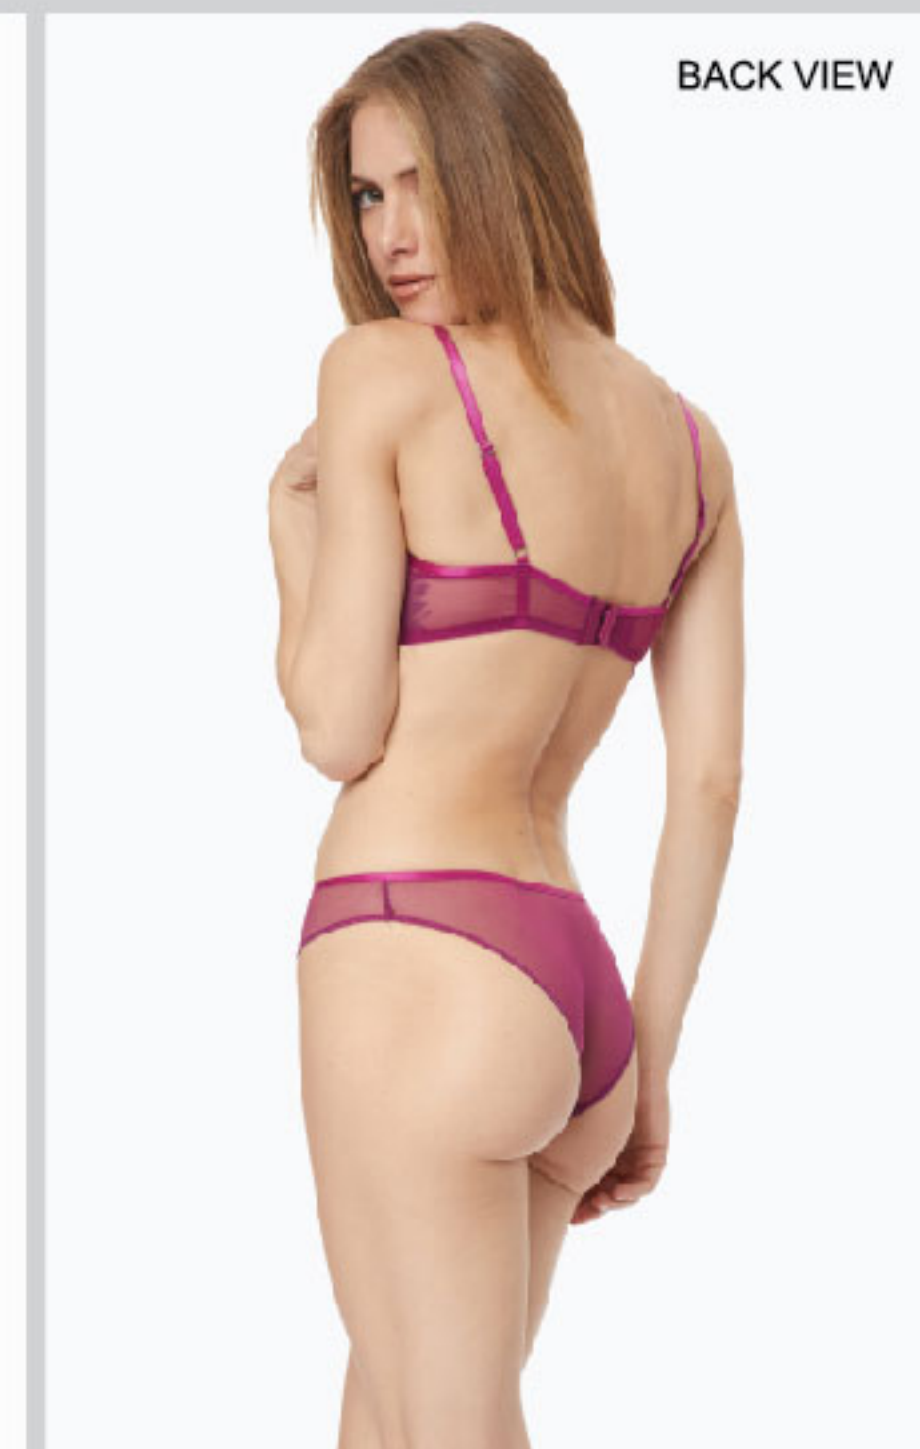

BACK VIEW

8332B BRALETTE / 80848 CULOTTE

Color> 045 MAYPO / BLACK, ALSO AVAILABLE 399 BIOLETI / VIOLET

Size> S-XL

Composition> 85% POLYAMIDE 15% ELASTAN

8145B, C BRA WIRED / 80847 RIO

Color> 399 BIOLETI / VIOLET, ALSO AVAILABLE 045 MAYPO / BLACK

Size> 70B-85B, 70-90C, S-XL

Composition> 85% POLYAMIDE 15% ELASTAN