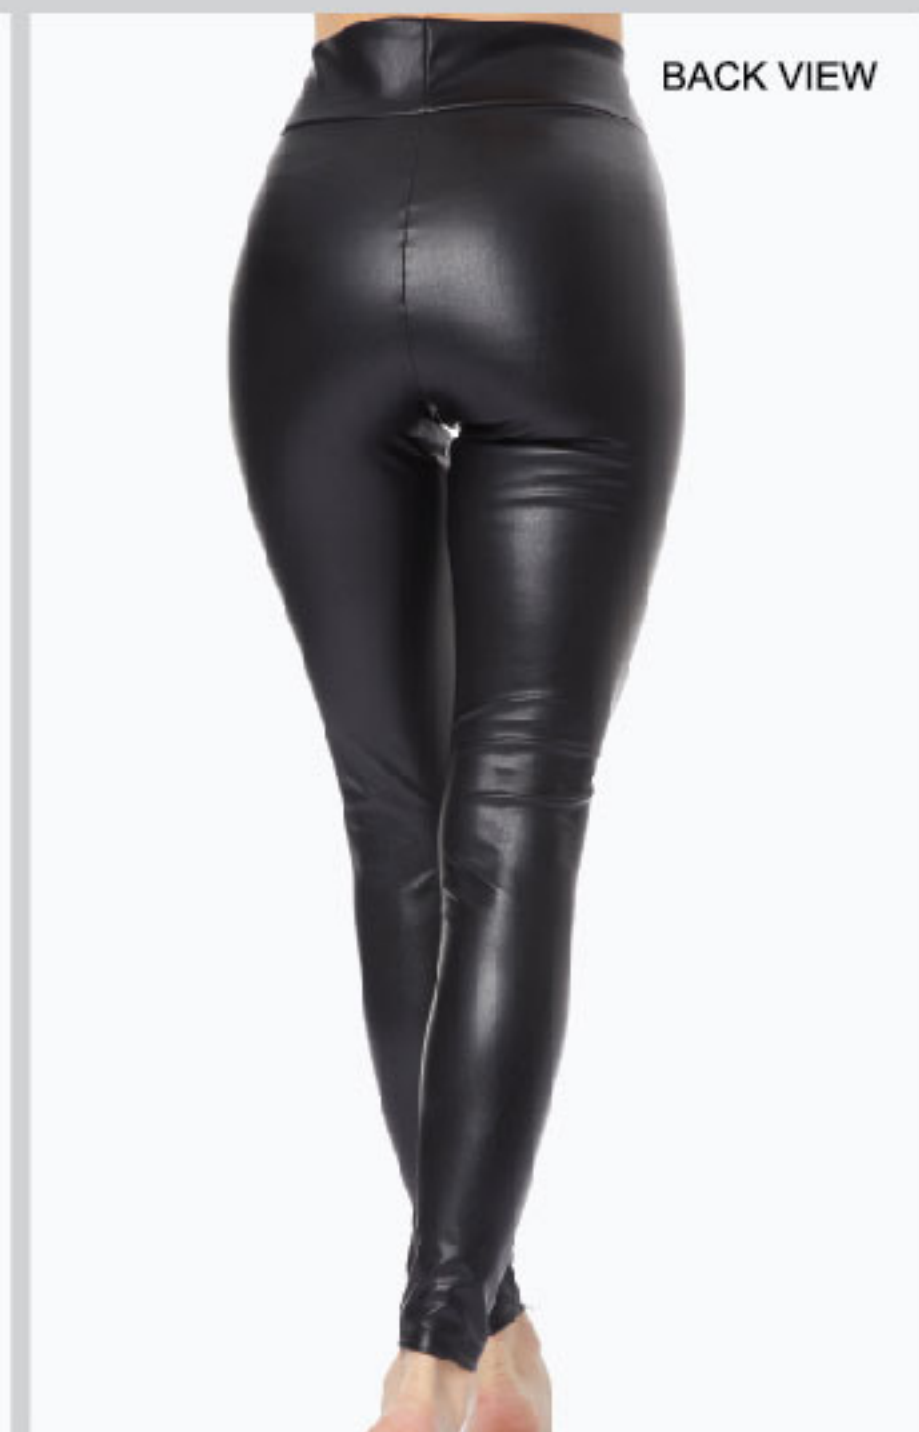

BACK VIEW

90902 LEGGINGS "LEATHER SNAKE"
 More Colors> 045 MAYPO / BLACK
 Size> XS, S/M, L/XL
 Composition> 95% POLYESTER 5% ELASTAN

BACK VIEW

90901 LEGGINGS
 More Colors> 045 MAYPO / BLACK
 Size> XS, S/M, L/XL
 Composition> 57% POLYESTER 43% POLYURETH