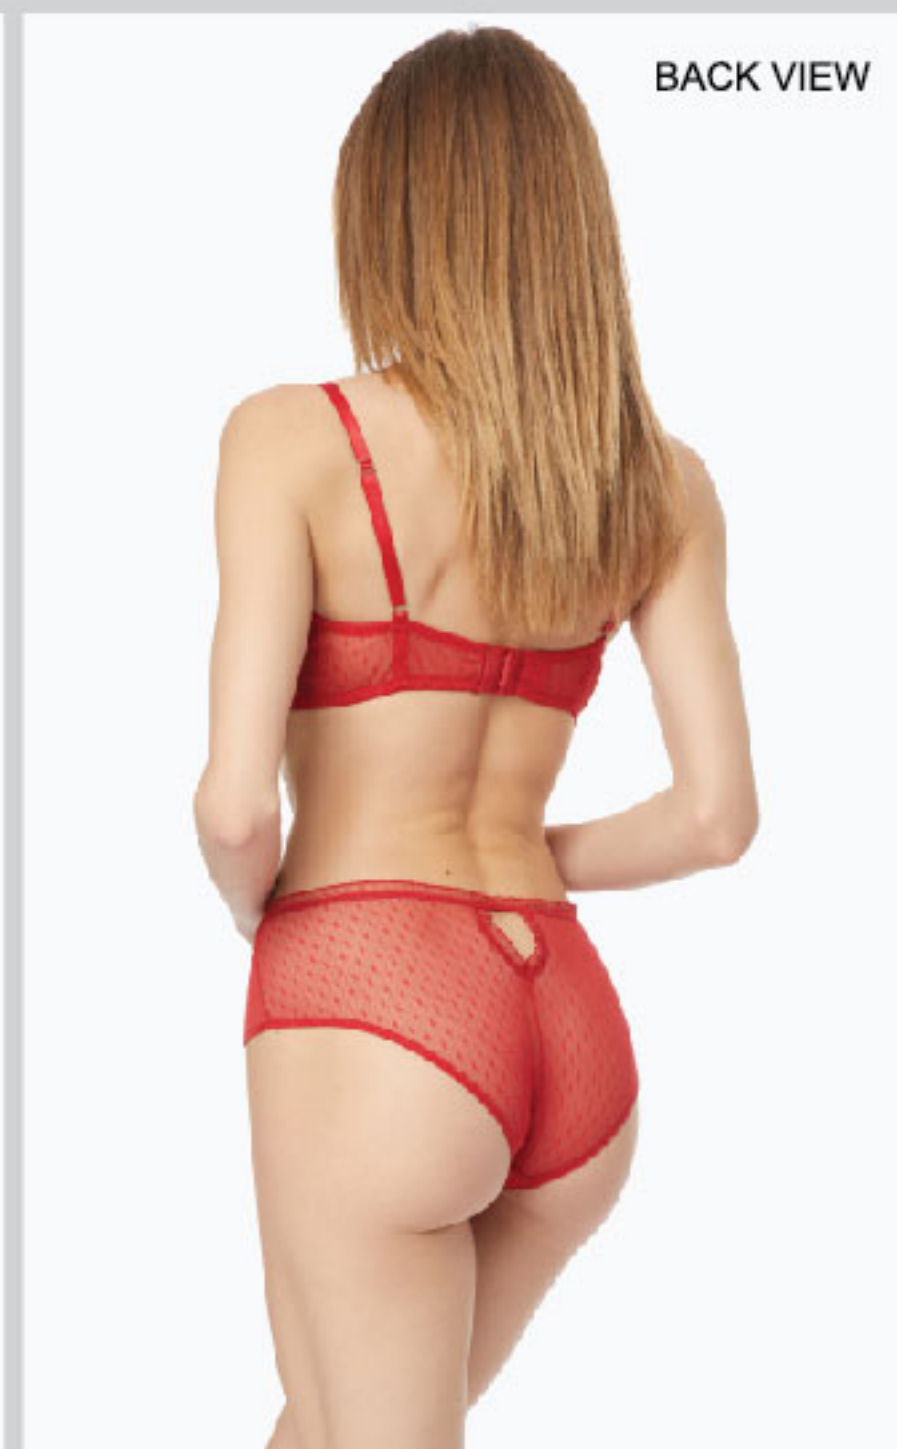

Size> 70B-85B, S-XL

Composition> 85% POLYAMIDE 15% ELASTAN

8332B BRALETTE / 80849 STRING

Color> 399 BIOLETI / VIOLET, ALSO AVAILABLE 045 MAYPO / BLACK

Size> S-XL

Composition> 85% POLYAMIDE 15% ELASTAN

BACK VIEW