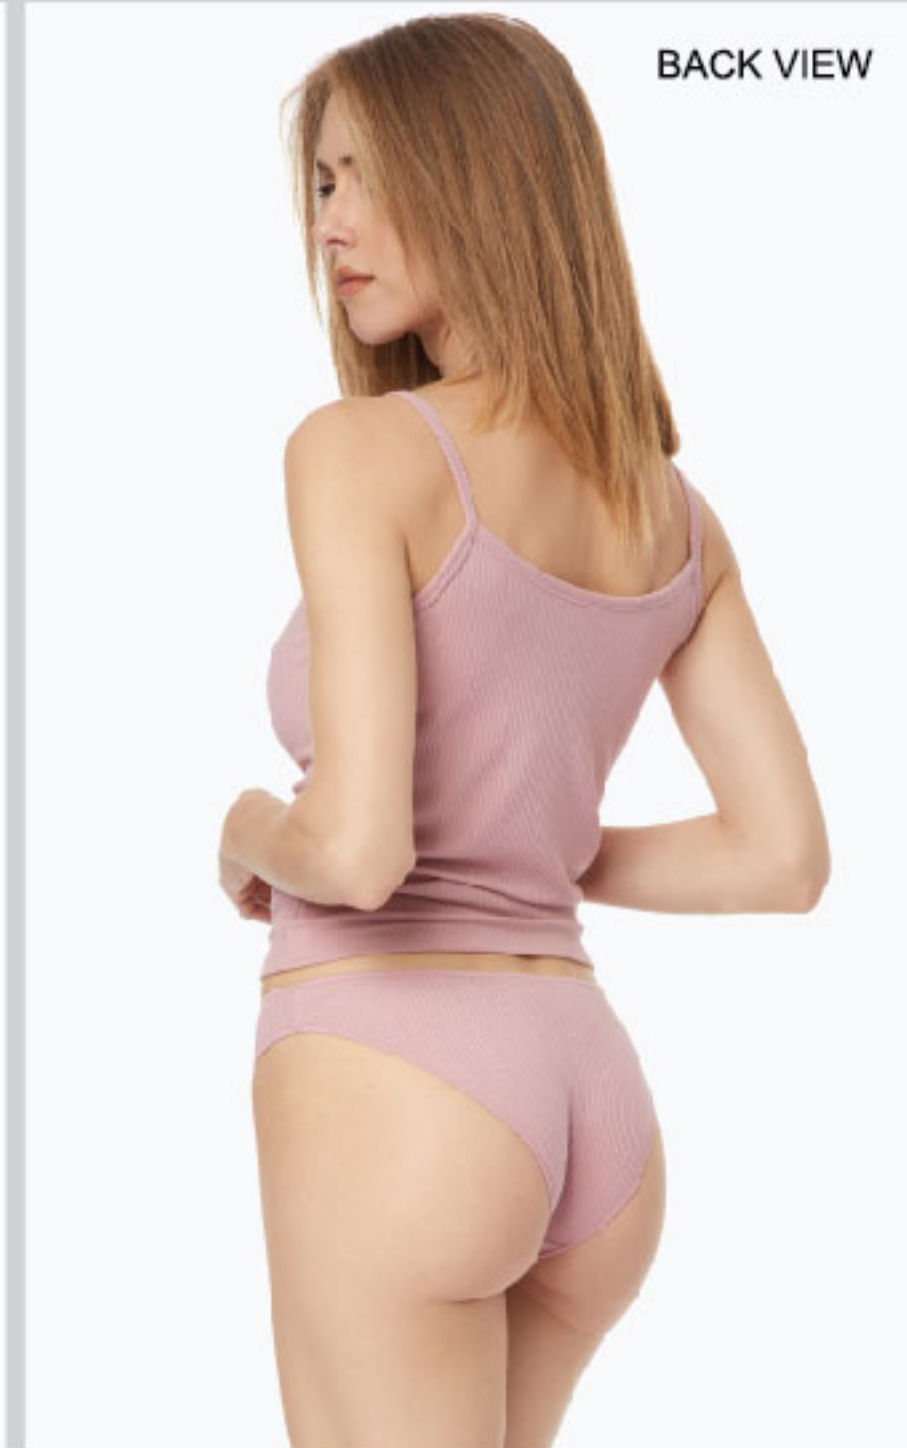

52101 TROUSERS
Color> 045 ΜΑΥΡΟ / BLACK
Size> S-XXL
Composition> 100% COTTON,
ΦΟΥΤΕΡ / SWEAT

BACK VIEW