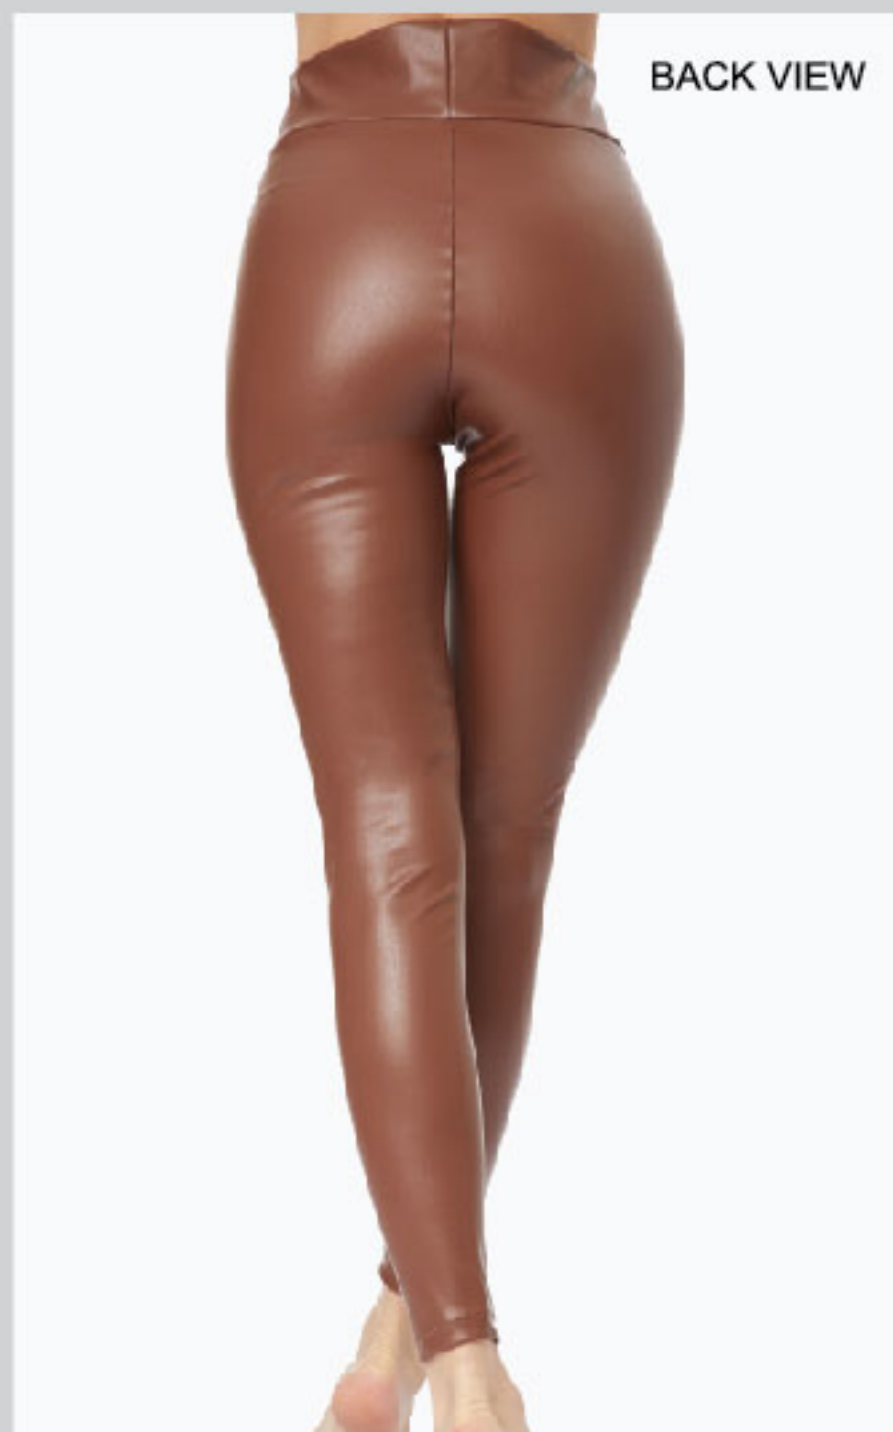

90901 LEGGINGS
More Colors> 344 ΚΑΦΕ ΤΑΜΠΑ / BROWN
Size> XS, S/M, L/XL
Composition> 57% POLYESTER 43% POLYURETH

BACK VIEW