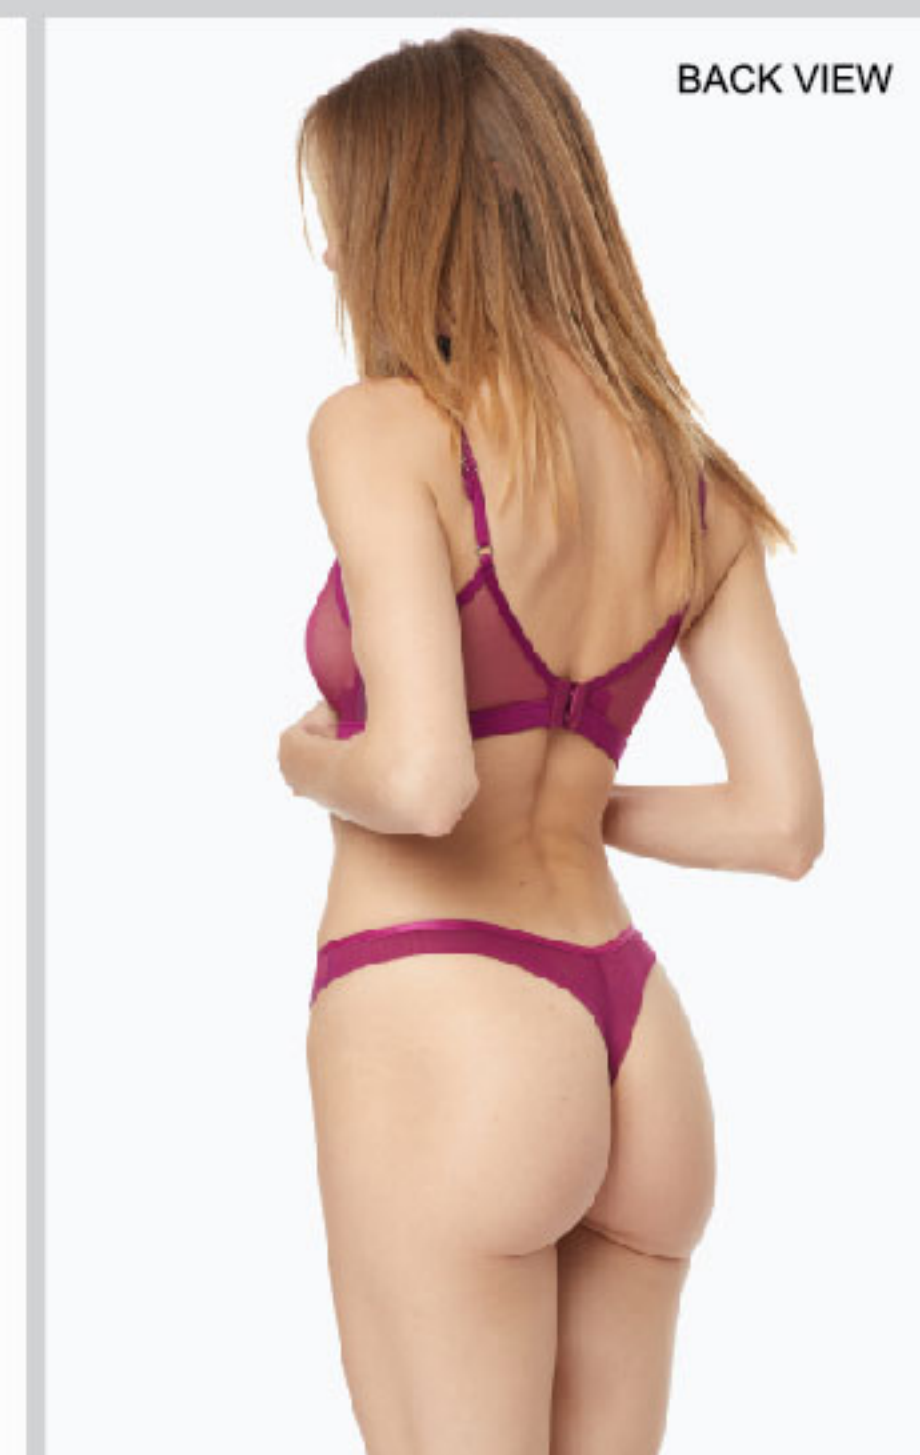

BACK VIEW

8146B BRA TRIANGLE WIRED / 80858 STRING BRAZILIAN

Color> 045 MAYPO / BLACK, ALSO AVAILABLE 399 BIOLETI / VIOLET (ONLY 80858)

Size> 70B-85B, S-XL

Composition> 85% POLYAMIDE 15% ELASTAN

8332B BRALETTE / 80849 STRING

Color> 399 BIOLETI / VIOLET, ALSO AVAILABLE 045 MAYPO / BLACK

Size> S-XL

Composition> 85% POLYAMIDE 15% ELASTAN