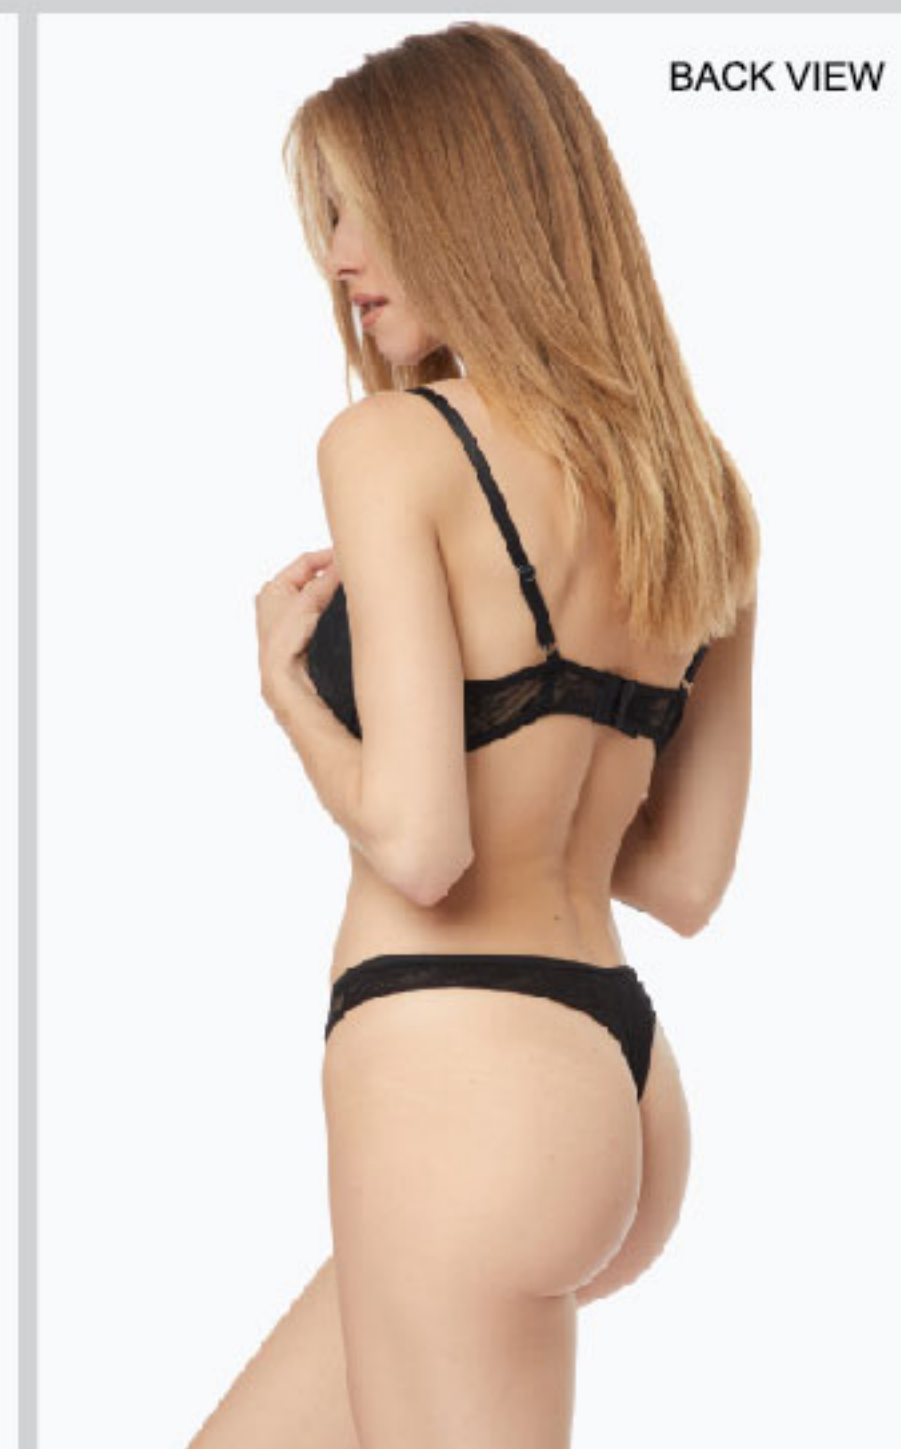

Size> S-XL

Composition> 90% POLYAMIDE 10% ELASTAN

BACK VIEW

BACK VIEW

8181B, C BRA TRIANGLE PADDED / **80867** STRING
Color> 045 MAYPO / BLACK
Size> 70B-85B, 70C-90C, S-XL
Composition> 90% POLYAMIDE 10% ELASTAN