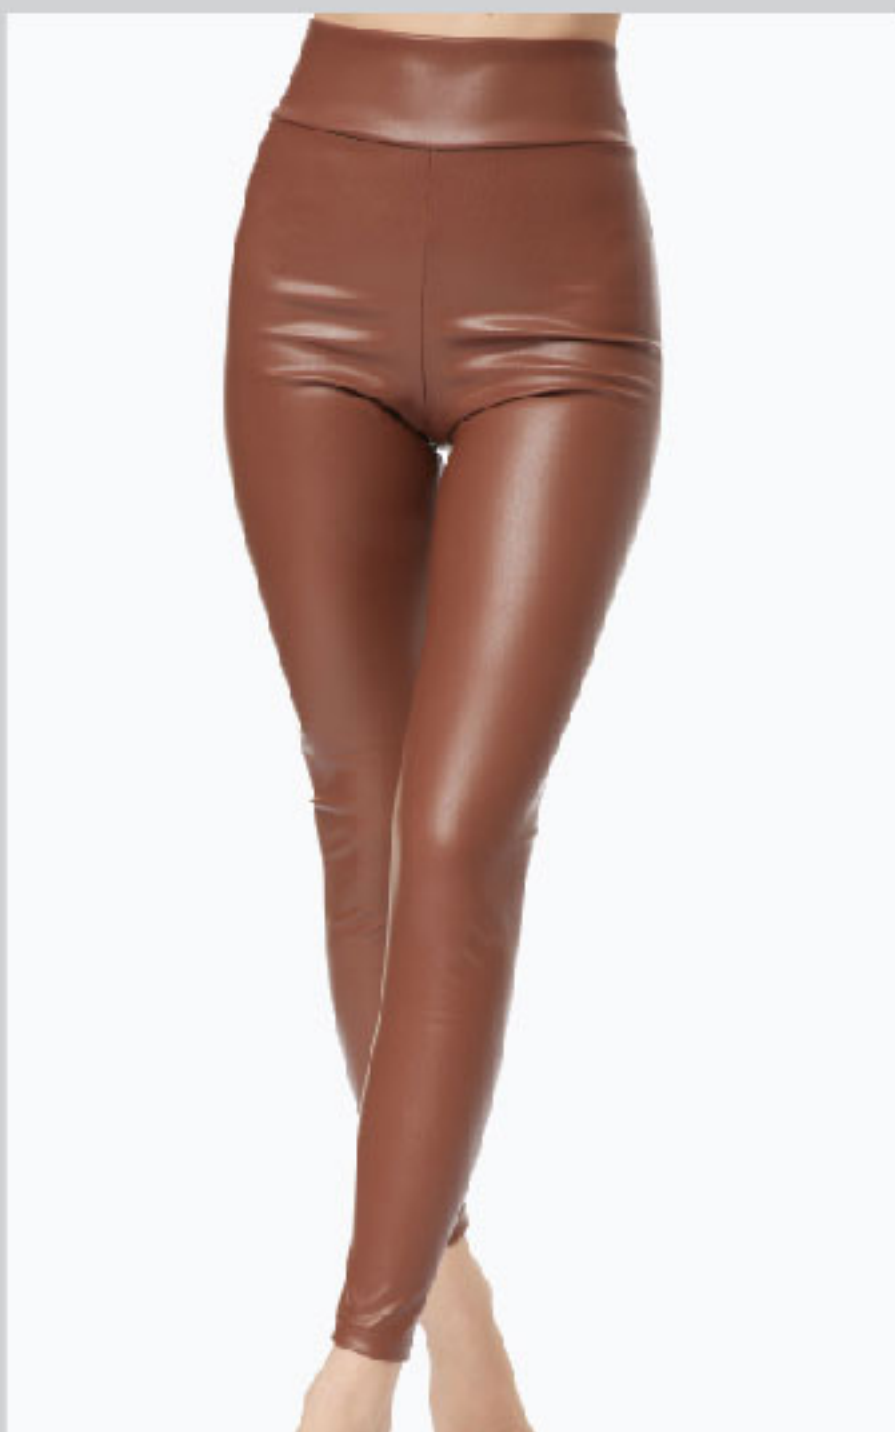

90901 LEGGINGS
More Colors> 344 ΚΑΦΕ ΤΑΜΠΑ / BROWN
Size> XS, S/M, L/XL
Composition> 57% POLYESTER 43% POLYURETH