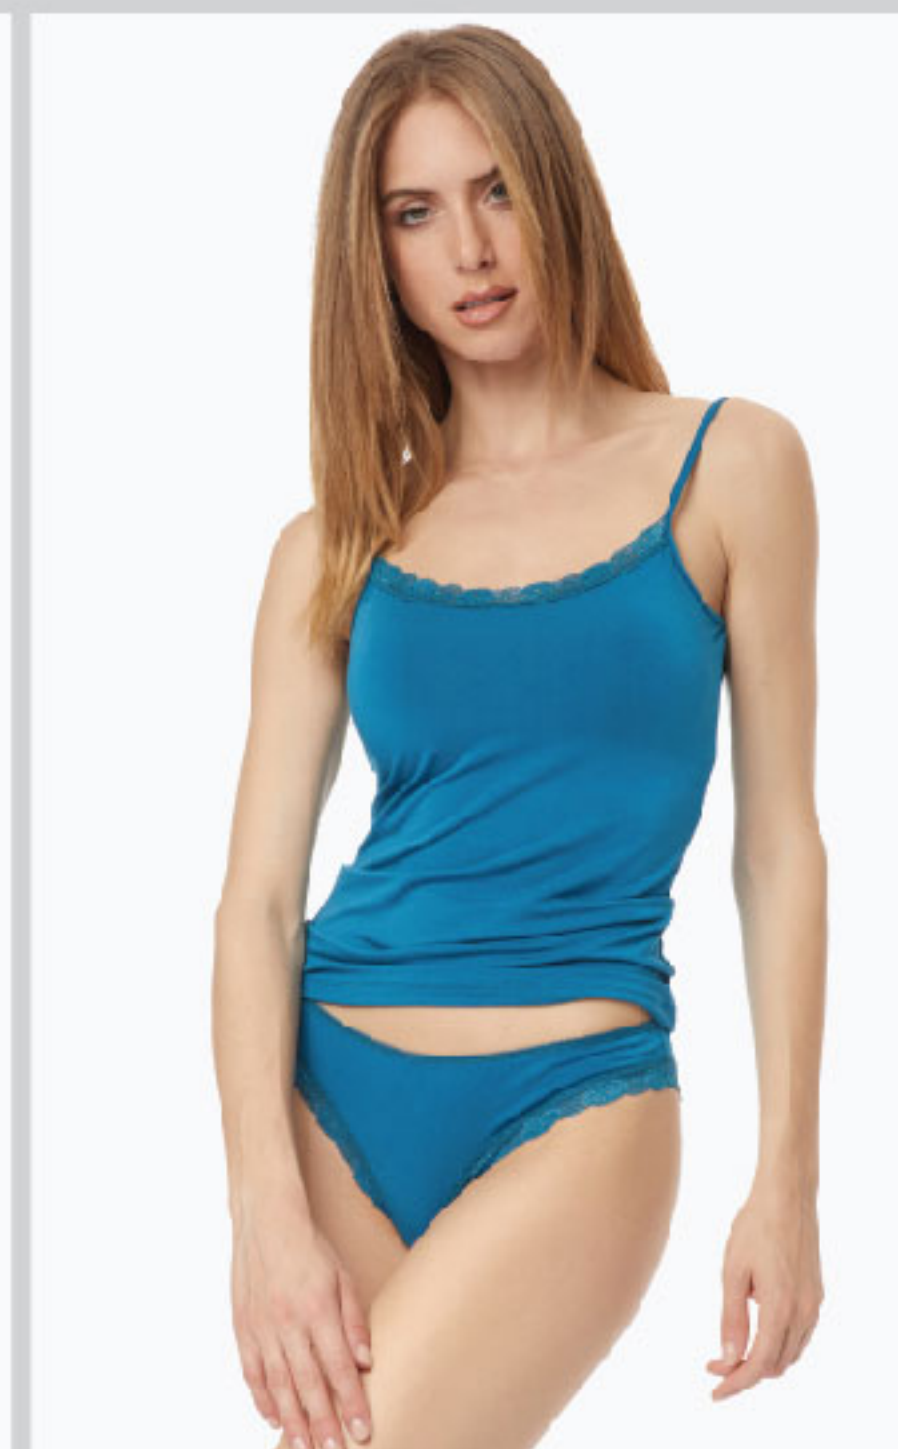

BACK VIEW

81681 TOP / 81634 BOTTOM - RIO
Color> 319 ΠΕΤΡΟΛ / PETROL
Size> S-XL
Composition> 96% MODAL 4% ELASTAN