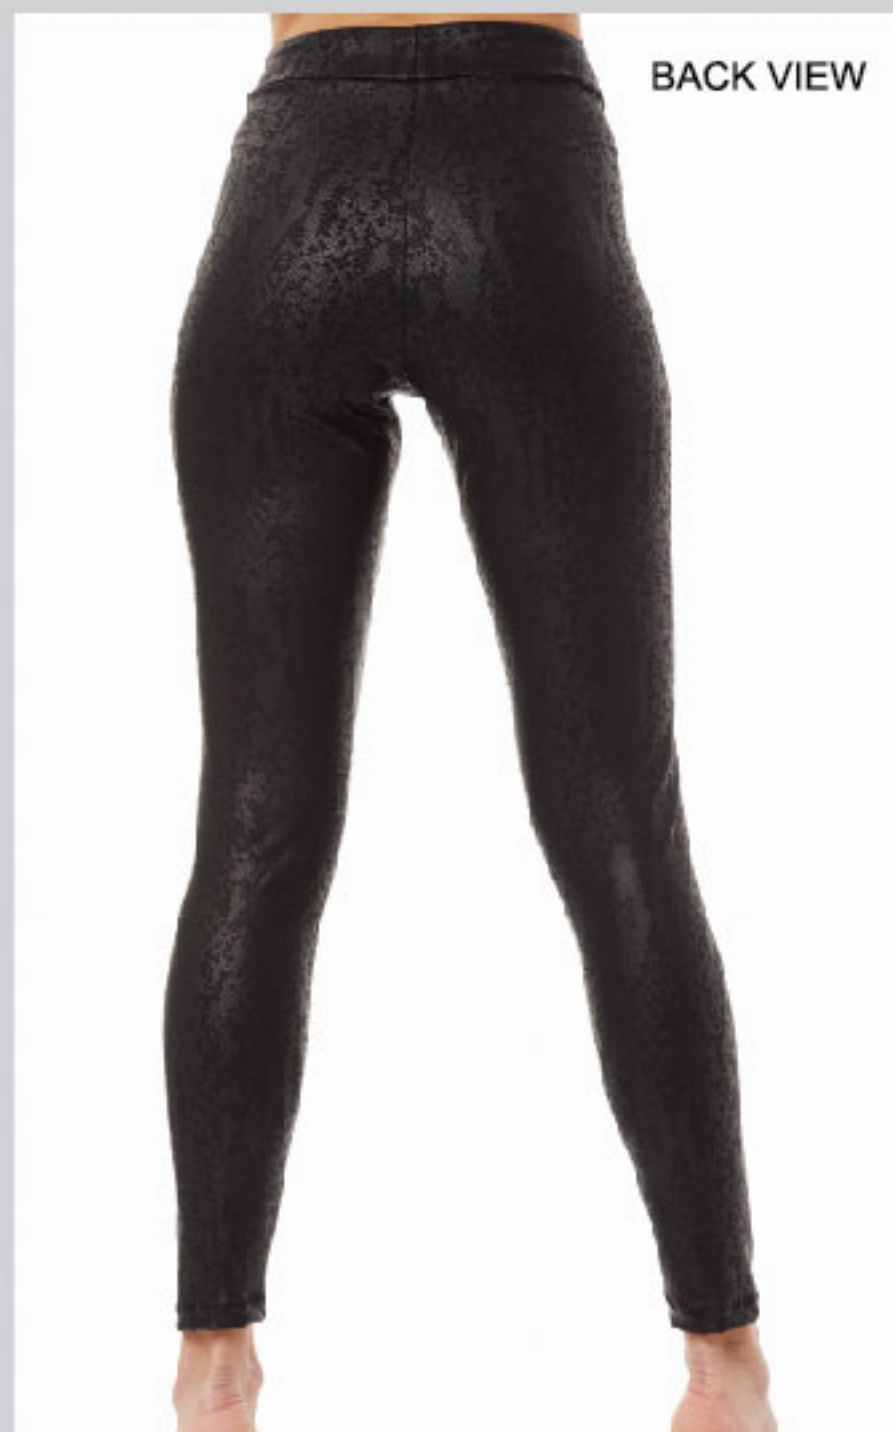

BACK VIEW

90902 LEGGINGS "LEATHER SNAKE"
 More Colors> 045 MAYPO / BLACK
 Size> XS, S/M, L/XL
 Composition> 95% POLYESTER 5% ELASTAN

BACK VIEW

90901 LEGGINGS
 More Colors> 045 MAYPO / BLACK
 Size> XS, S/M, L/XL
 Composition> 57% POLYESTER 43% POLYURETH