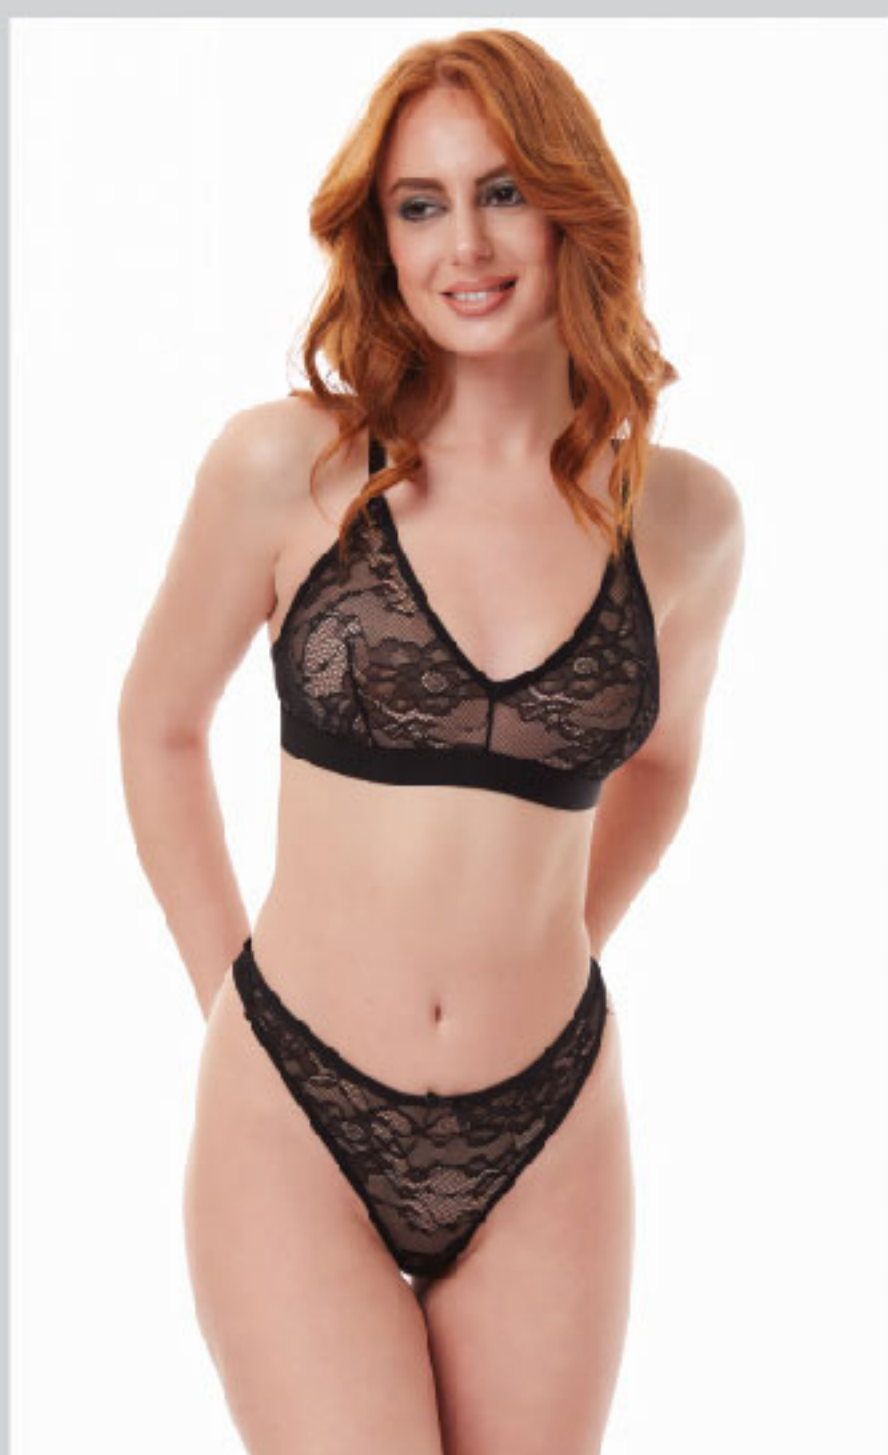

BACK VIEW

52956 SATIN TOP / 52957 SATIN SHORTS

Color> 045 MAYPO / BLACK, ALSO AVAILABLE 289 KOKKINO / RED

Size> S-XL

Composition> 100% POLYESTER, SATIN

8227B BRALETTE TRIANGLE / 80867 STRING

Color> 045 MAYPO / BLACK

Size> S-XL

Composition> 90% POLYAMIDE 10% ELASTAN