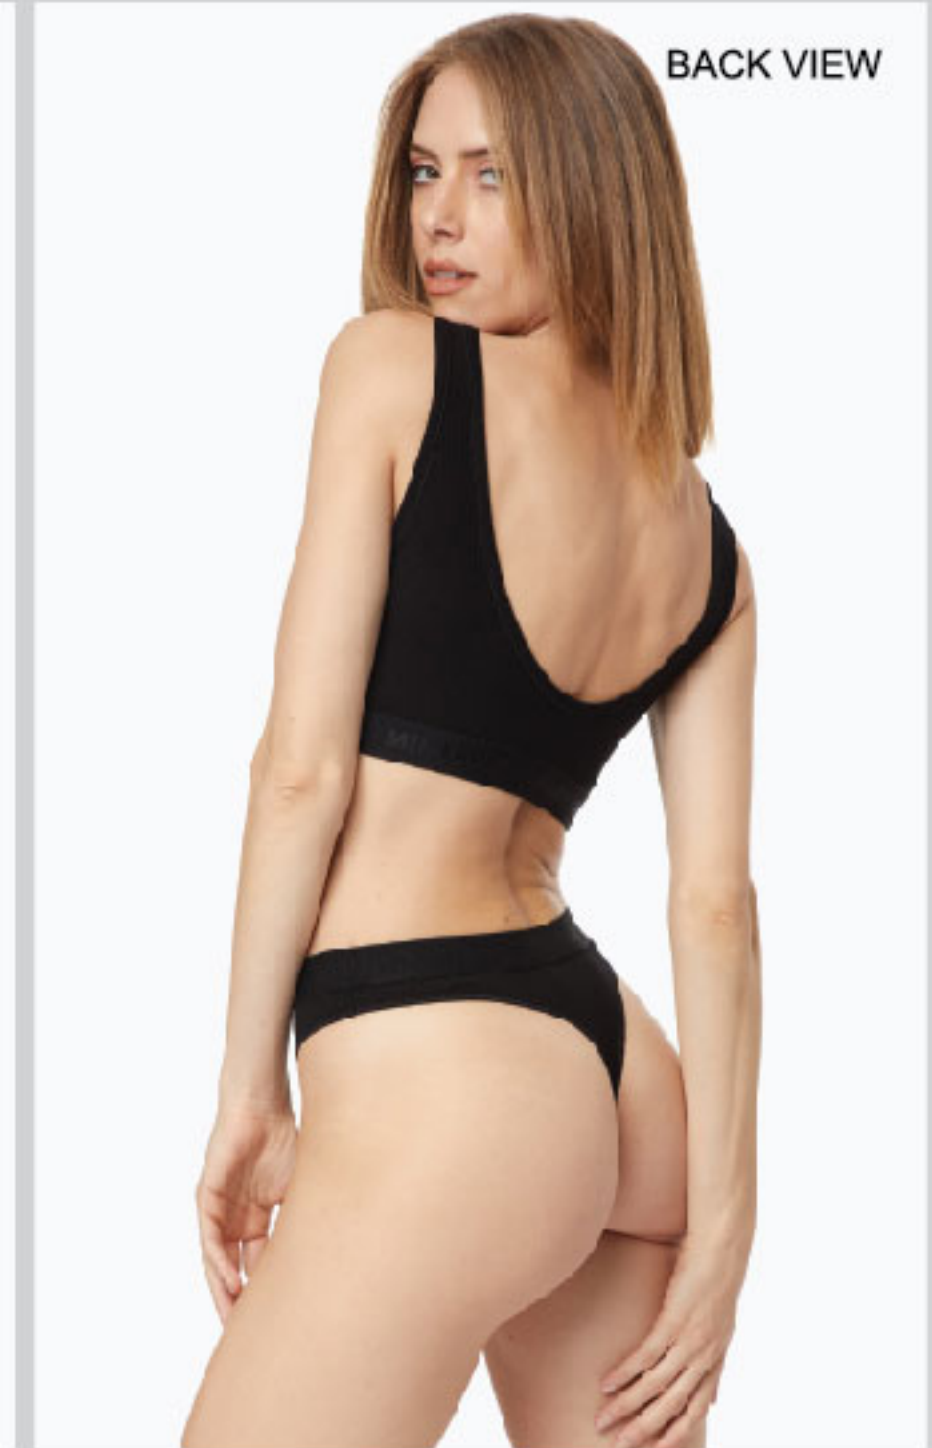

BACK VIEW

81703 TOP / 81706 BOTTOM - STRING
Color> 045 MAYPO / BLACK
ALSO AVAILABLE 051 POZ DUSTY / DUSTY PINK
Size> XS-XL
Composition> 95% MODAL 5% ELASTAN