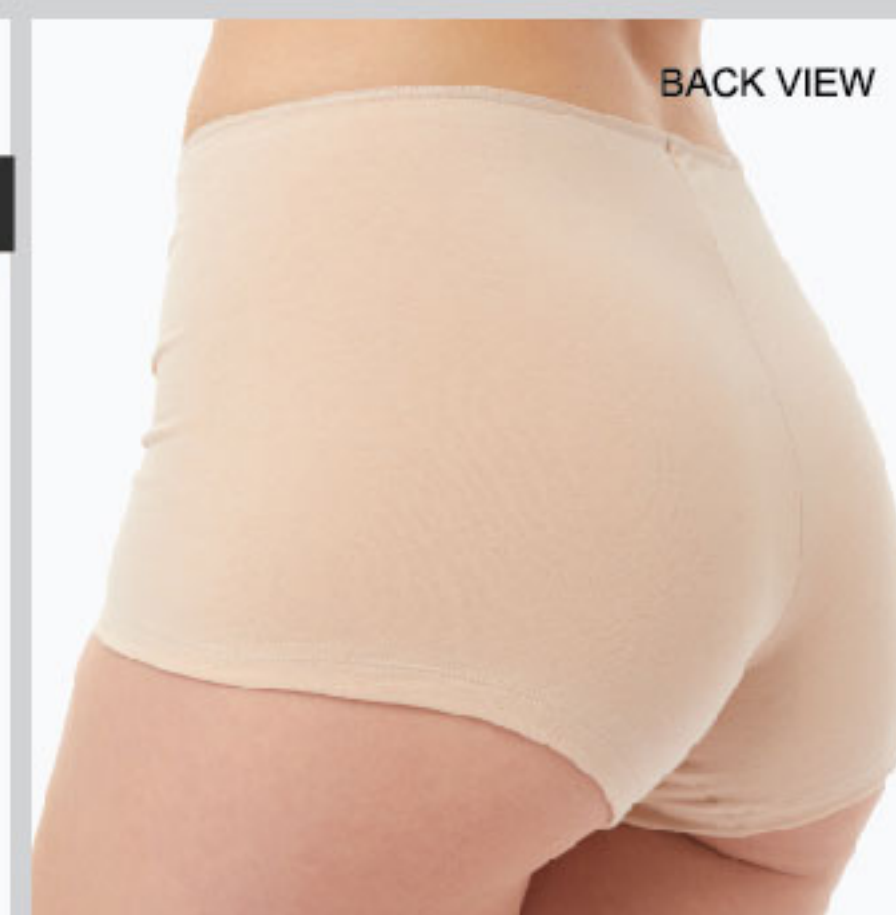

SET 2 PCS

BACK VIEW

81356 STRING
 Basic Colors> 003 ΔEPMA / SKIN, 045 MAYPO / BLACK
 Size> S-XL
 Composition> 95% COTTON 5% ELASTANE

SET 2 PCS

BACK VIEW

81357 BOXER
 Basic Colors> 003 ΔEPMA / SKIN, 045 MAYPO / BLACK
 Size> S-XL
 Composition> 95% COTTON 5% ELASTANE