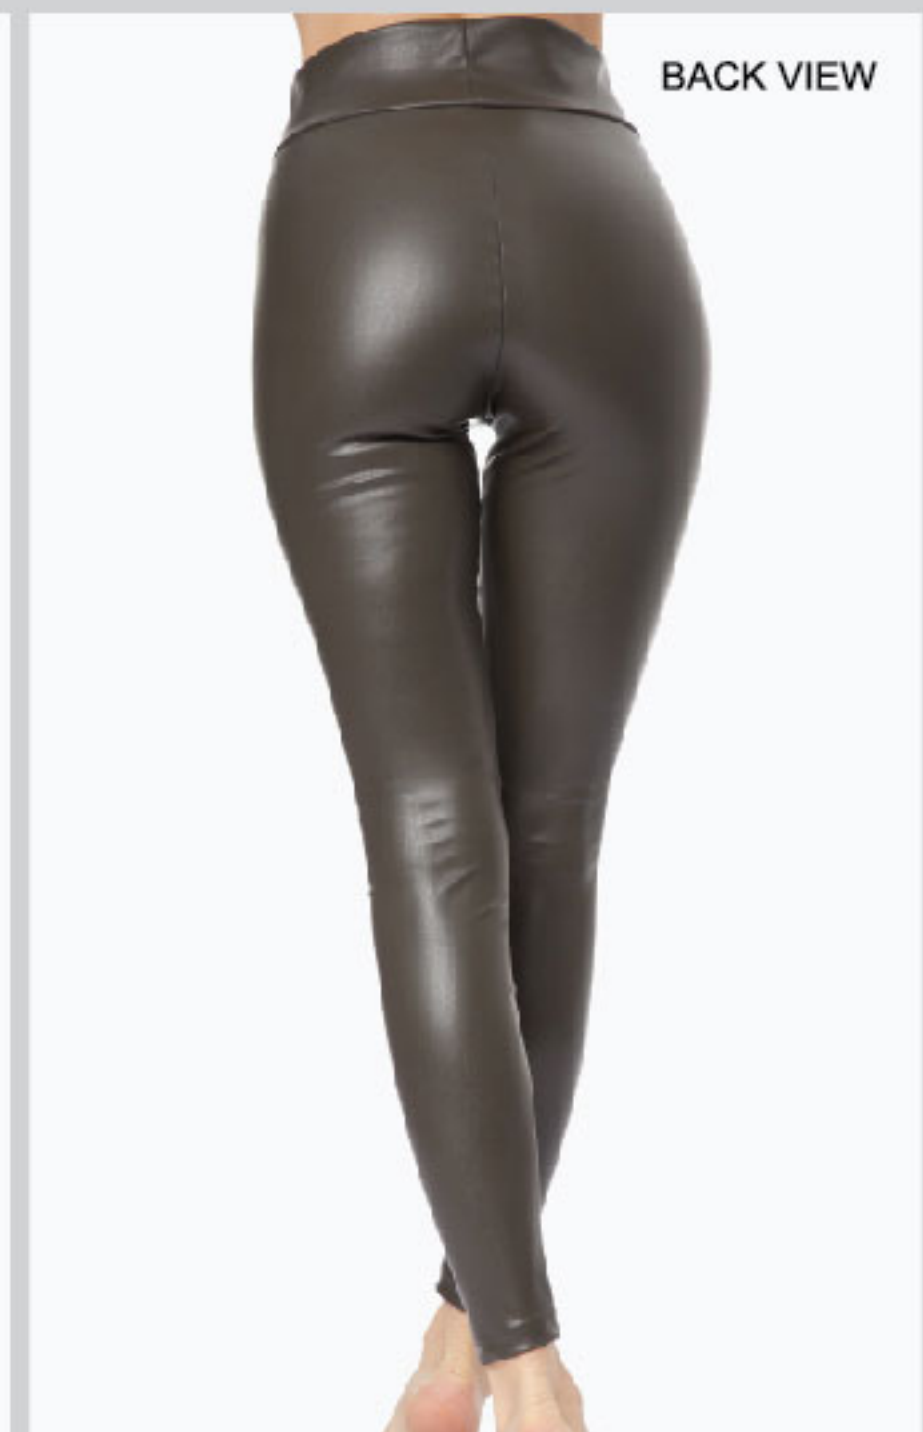

90901 LEGGINGS
More Colors> 372 ΧΑΚΙ / KHAKI
Size> XS, S/M, L/XL
Composition> 57% POLYESTER 43% POLYURETH

BACK VIEW