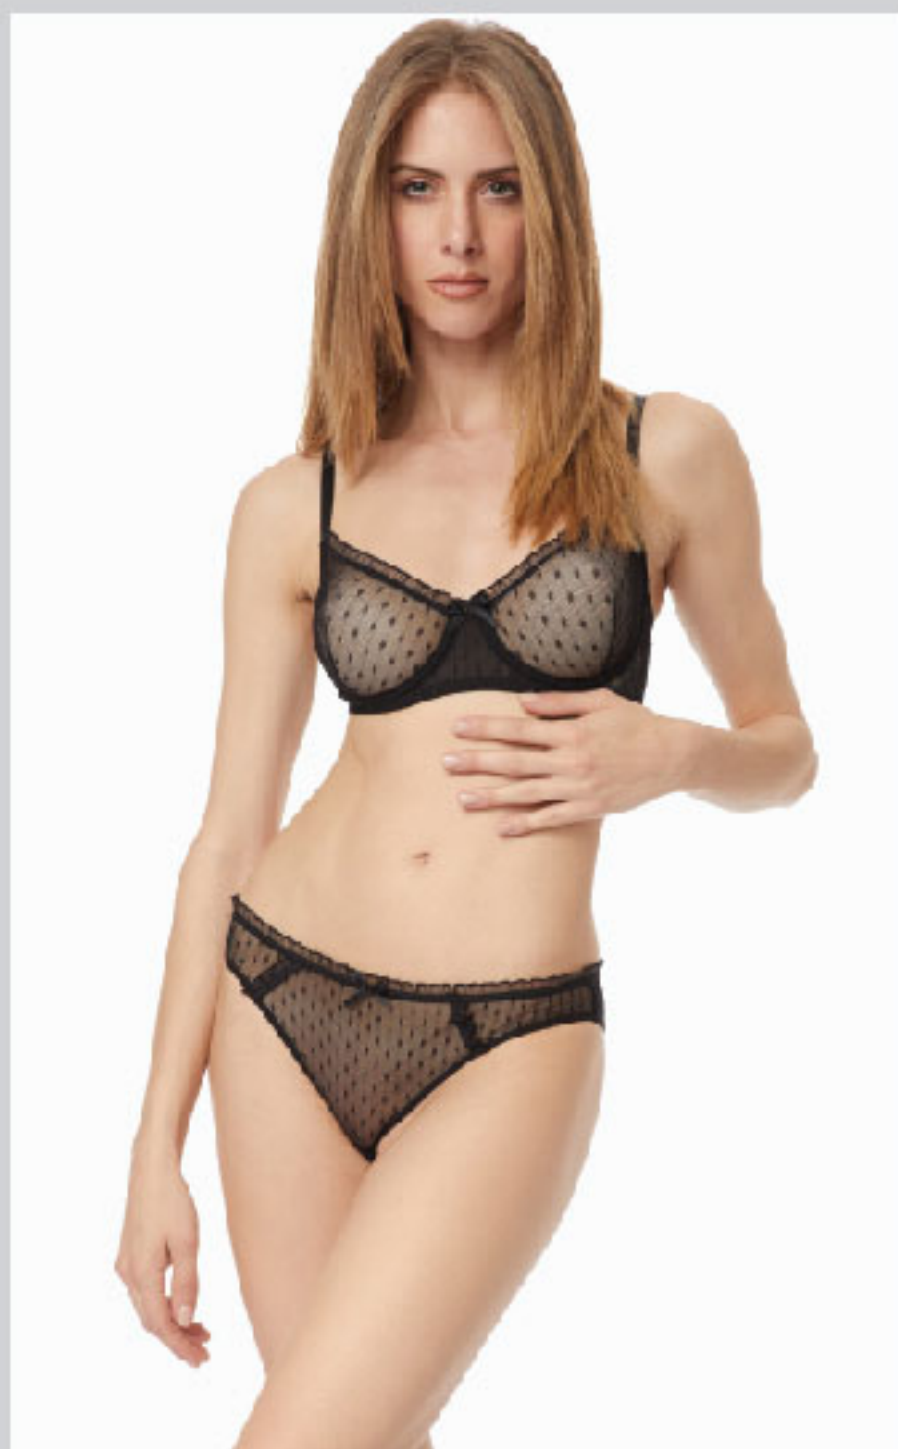

Size> 70B-85B, S-XL

Composition> 85% POLYAMIDE 15% ELASTAN

8332B BRALETTE / 80849 STRING

Color> 399 BIOLETI / VIOLET, ALSO AVAILABLE 045 MAYPO / BLACK

Size> S-XL

Composition> 85% POLYAMIDE 15% ELASTAN

BACK VIEW