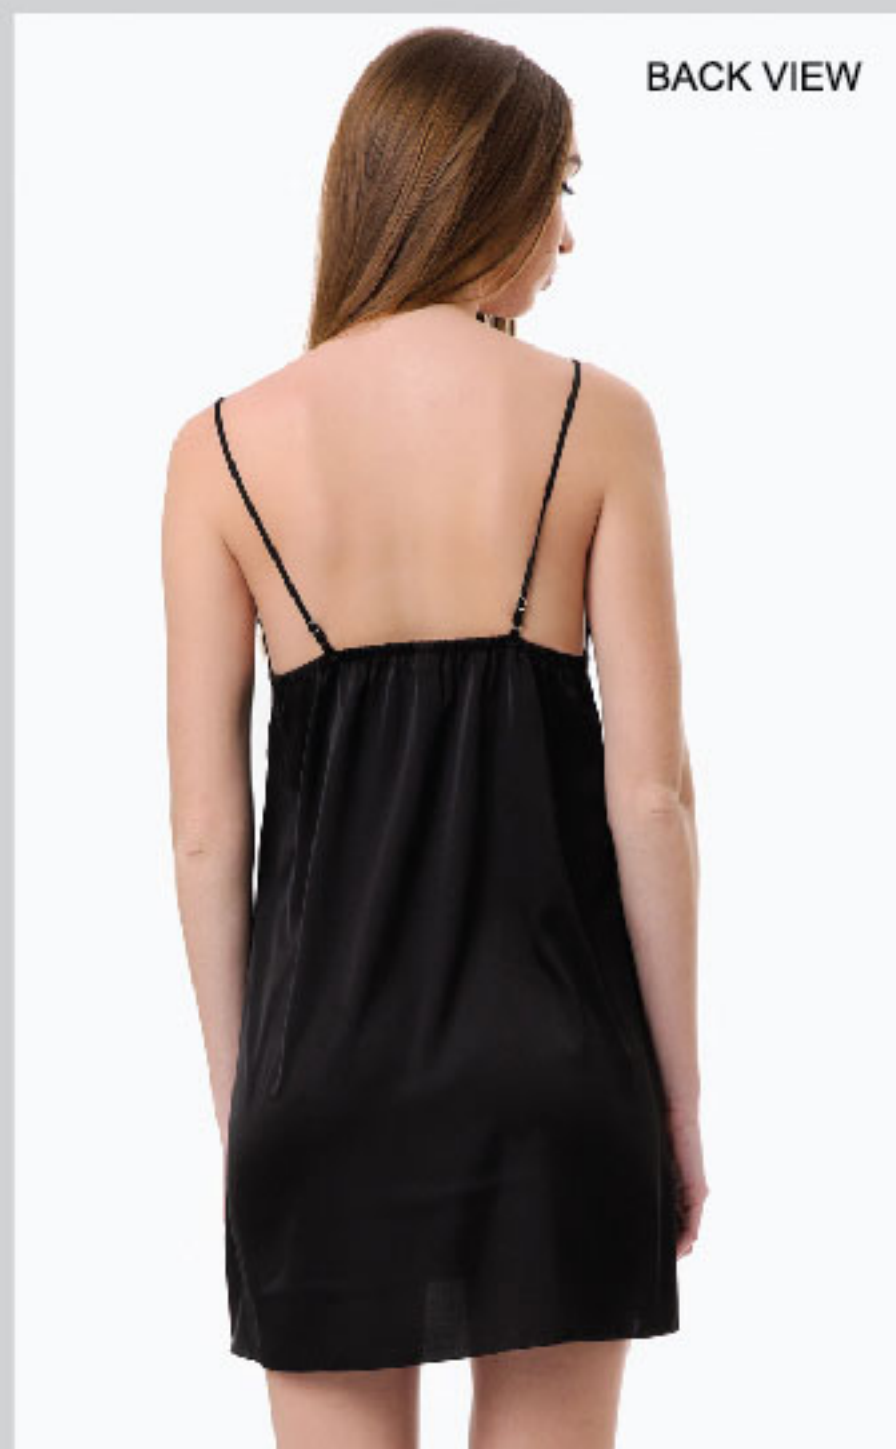

BACK VIEW

LINGERIE

Αναδείξτε την πιο θηλυκή σας διάθεση με τα αισθησιακά lingerie εσώρουχα και τη σατέν συλλογή MINERVA.

Show your most feminine side with our selection of sensual underwear and satin collection MINERVA.

52955 SATIN DRESS

Color> 045 MAYPO / BLACK, ALSO AVAILABLE 289 KOKKINO / RED

Size> S-XL

Composition> 100% POLYESTER, SATIN

52956 SATIN TOP / 52957 SATIN SHORTS

Color> 045 MAYPO / BLACK, ALSO AVAILABLE 289 KOKKINO / RED

Size> S-XL

Composition> 100% POLYESTER, SATIN

8227B BRALETTE TRIANGLE / 80867 STRING

Color> 045 MAYPO / BLACK

Size> S-XL

Composition> 90% POLYAMIDE 10% ELASTAN